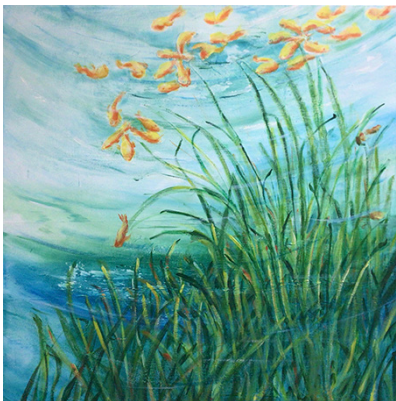

9

10

11

|                           |                |       |
|---------------------------|----------------|-------|
| 1. Beach in Fog           | 24 x 30 inches | \$600 |
| 2. Pt Loma from IB        | 36 x 24 inches | \$600 |
| 3. Day at the Beach       | 36 x 24 inches | \$400 |
| 4. North of Scripps Pier  | 18 x 18 inches | \$300 |
| 5. On the Rocks           | 28 x 22 inches | \$300 |
| 6. Evening Sea            | 20 x 24 inches | \$300 |
| 7. Sunset                 | 36 x 24 inches | \$600 |
| 8. Wildflowers by the Sea | 36 x 24 inches | \$400 |
| 9. Undersea view          | 30 x 30 inches | \$400 |
| 10. Subtle Seascape       | 30 x 30 inches | \$300 |
| 11. Window view           | 18 x 18 inches | \$200 |