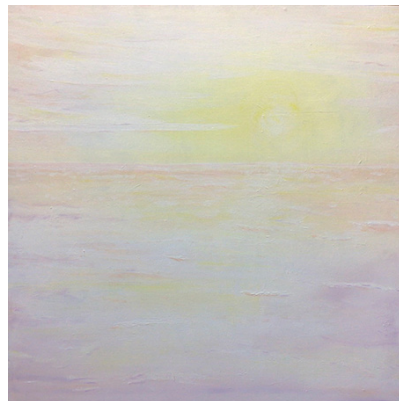

9

10

11

|                           |                |       |
|---------------------------|----------------|-------|
| 1. Beach in Fog           | 24 x 30 inches | \$600 |
| 2. Pt Loma from IB        | 36 x 24 inches | \$600 |
| 3. Day at the Beach       | 36 x 24 inches | \$400 |
| 4. North of Scripps Pier  | 18 x 18 inches | \$300 |
| 5. On the Rocks           | 28 x 22 inches | \$300 |
| 6. Evening Sea            | 20 x 24 inches | \$300 |
| 7. Sunset                 | 36 x 24 inches | \$600 |
| 8. Wildflowers by the Sea | 36 x 24 inches | \$400 |
| 9. Undersea view          | 30 x 30 inches | \$400 |
| 10. Subtle Seascape       | 30 x 30 inches | \$300 |
| 11. Window view           | 18 x 18 inches | \$200 |