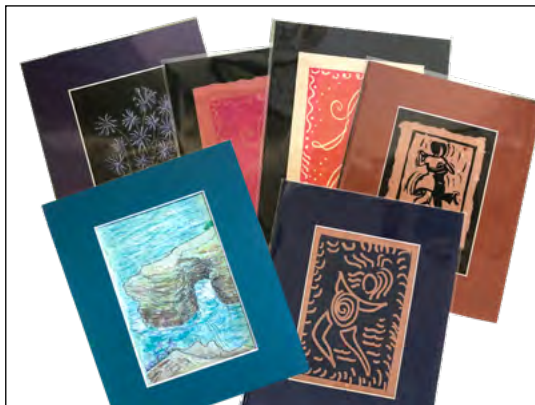

9

10

11

12

1. Beach in Fog	24 x 30 in.	\$600
2. Sea (see) Monster 2	36 x 24 in.	\$400 \$300
3. Day at the Beach	36 x 24 in.	\$400 \$300
4. North of Scripps Pier	18 x 18 in.	\$300 \$200
5. On the Rocks	28 x 22 in.	\$300 \$200
6. Evening Sea	20 x 24 in.	\$300 \$200
7. Surf's Up!	20 x 24 in.	\$300 \$200
8. Rainy Seas	14 x 11 in.	\$100 \$50
9. Wildflowers by the Sea	36 x 24 in.	\$400 \$300
10. Koi Pond	11 x 14 in.	\$100 \$50
11. Sea Turtle	30 x 24 in.	\$300 \$200
12. Little Sea Turtle	20 x 16 in.	\$150 \$100

Framed prints of the paintings, signed
10 x 8 inches \$50 each
2 for \$75

Framed Block Prints
and Ink & Pencil drawings (signed originals)

- | | | |
|--------------------------|------------|-------|
| 1. Palm Print | 5 x 7 in. | \$50 |
| 2. Blooming Vine | 5 x 7 in. | \$50 |
| 3. Punta Morro, Ensenada | 8 x 10 in. | \$100 |
| 4. Seaside, Ensenada | 8 x 10 in. | \$100 |
| 5. Santo Tomas, Ensenada | 8 x 10 in. | \$100 |