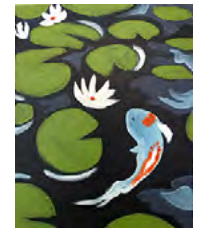

9

10

11

12

1. Beach in Fog	24 x 30 in.	\$600
2. Sea (see) Monster 2	36 x 24 in.	\$400 \$300
3. Day at the Beach	36 x 24 in.	\$400 \$300
4. North of Scripps Pier	18 x 18 in.	\$300 \$200
5. On the Rocks	28 x 22 in.	\$300 \$200
6. Evening Sea	20 x 24 in.	\$300 \$200
7. Surf's Up!	20 x 24 in.	\$300 \$200
8. Rainy Seas	14 x 11 in.	\$100 \$50
9. Wildflowers by the Sea	36 x 24 in.	\$400 \$300
10. Koi Pond	11 x 14 in.	\$100 \$50
11. Sea Turtle	30 x 24 in.	\$300 \$200
12. Little Sea Turtle	20 x 16 in.	\$150 \$100