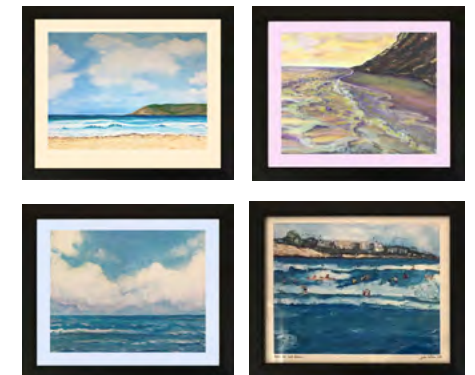

9

10

11

12

1. Beach in Fog	24 x 30 in.	\$600
2. Sea (see) Monster 2	36 x 24 in.	\$400 \$300
3. Day at the Beach	36 x 24 in.	\$400 \$300
4. North of Scripps Pier	18 x 18 in.	\$300 \$200
5. On the Rocks	28 x 22 in.	\$300 \$200
6. Evening Sea	20 x 24 in.	\$300 \$200
7. Surf's Up!	20 x 24 in.	\$300 \$200
8. Rainy Seas	14 x 11 in.	\$100 \$50
9. Wildflowers by the Sea	36 x 24 in.	\$400 \$300
10. Koi Pond	11 x 14 in.	\$100 \$50
11. Sea Turtle	30 x 24 in.	\$300 \$200
12. Little Sea Turtle	20 x 16 in.	\$150 \$100

Framed prints of the paintings, signed
10 x 8 inches \$50 each
2 for \$75

Framed Block Prints
and Ink & Pencil drawings (signed originals)

- | | | |
|--------------------------|------------|-------|
| 1. Palm Print | 5 x 7 in. | \$50 |
| 2. Blooming Vine | 5 x 7 in. | \$50 |
| 3. Punta Morro, Ensenada | 8 x 10 in. | \$100 |
| 4. Seaside, Ensenada | 8 x 10 in. | \$100 |
| 5. Santo Tomas, Ensenada | 8 x 10 in. | \$100 |